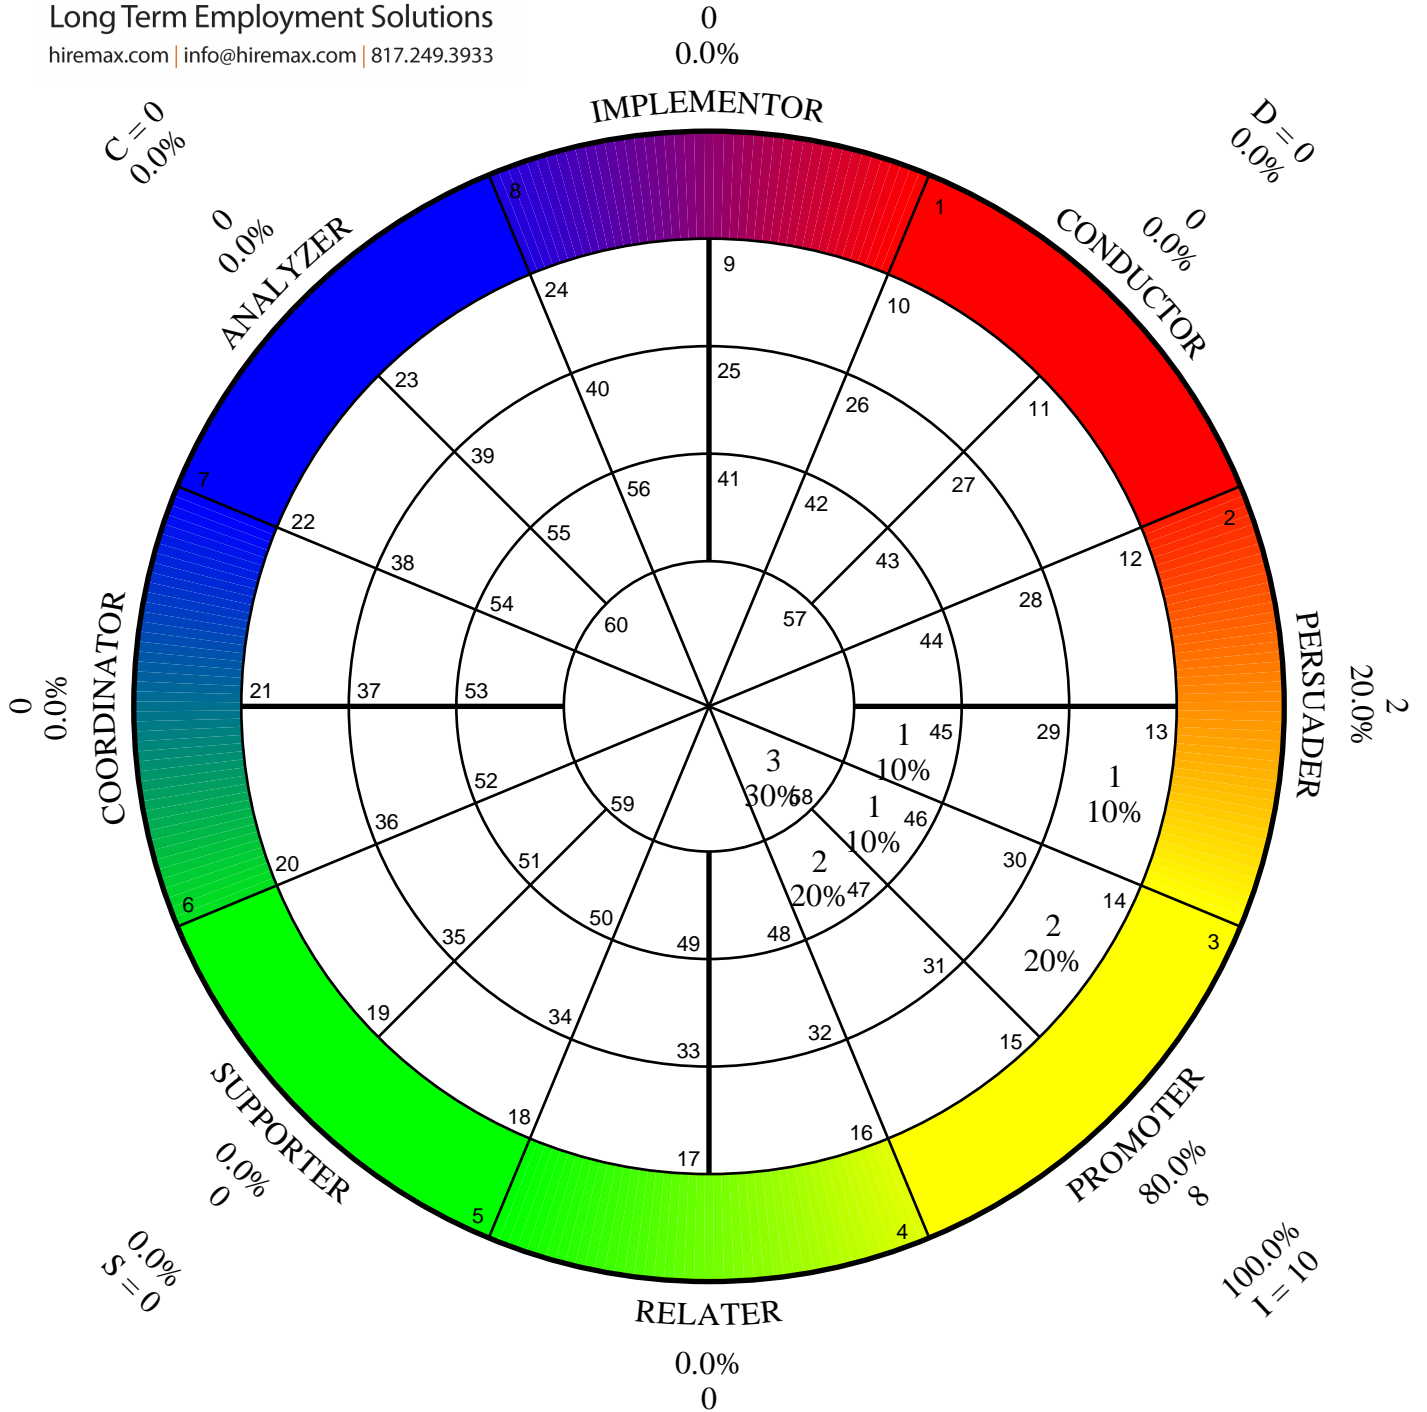

THE SUCCESS INSIGHTS® WHEEL

Statistical Report
Adapted
N=10

Demo Group of 10

THE SUCCESS INSIGHTS® WHEEL

Statistical Report
Natural
N=10

Demo Group of 10